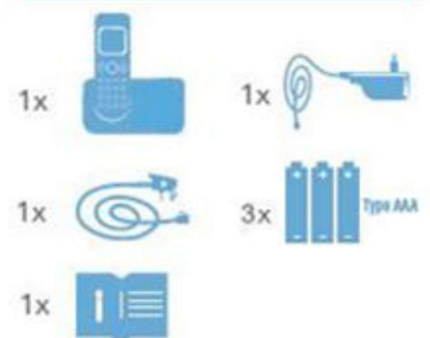

Content

Warranty : 24 months

EAN No.: 4250711 908348

Order No.: 908348

Export carton: 6 pcs with EAN barcode

Picture similar / technical data / features and design are subject to permanent technical development and could be changed without prior notice – errors